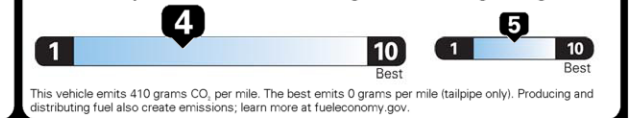

Manufacturer's Suggested
Retail Base Price: $48,150.00

Options Included by Manufacturer
ESSENTIAL PACKAGE 2,900.00

Around View® Monitor (AVM) w/
Moving Object Detection (MOD)+
2 Front & 2 Rear Sonar Sensors
Rain-sensing front windshield wipers
INFINITI InTouch™ Navigation
w/ voice commands+
INFINITI InTouch™ Services+
SiriusXM® Traffic+
INFINITI Radiant
Illuminated Kick Plates++
Leather-appointed seating++

PROASSIST PACKAGE 1,950.00
High Beam Assist (HBA)++
4 Front & 4 Rear Sonar sensors+++
Auto-dimming side mirrors++
Intelligent Cruise Control (ICC)++
Lane Departure Warning (LDW)
Lane Departure Prevention (LDP)
Blind Spot Intervention® (BSI)
Backup Collision Intervention (BCI)

SPLASH GUARDS 225.00
CARGO PACKAGE 360.00

Rear cargo cover, cargo area protector,
underfloor storage dividers,
console net & first aid kit

DESTINATION CHARGES 1,025.00

Total* $54,610.00

EPA DOT Fuel Economy and Environment Gasoline Vehicle

Fuel Economy
22 MPG
combined city/hwy
19 city
26 highway
4.5 gallons per 100 miles

SPORT UTILITY VEHICLES range from
18 to 120 MPG. The best vehicle rates
136 MPGe.

You spend
$3,500

more in fuel costs
over 5 years
compared to the
average new vehicle.

Annual fuel cost
$2,200

Fuel Economy & Greenhouse Gas Rating (tailpipe only) Smog Rating (tailpipe only)

fueleconomy.gov

Calculate personalized estimates and compare vehicles

GOVERNMENT 5-STAR SAFETY RATINGS

Overall Vehicle Score ★★★★★
Based on the combined ratings of frontal, side and rollover.
Should ONLY be compared to other vehicles of similar size and weight.

Frontal Crash Driver Passenger ★★★★★
Based on the risk of injury in a frontal impact.
Should ONLY be compared to other vehicles of similar size and weight.

Side Crash Front seat Rear seat ★★★★★
Based on the risk of injury in a side impact.

Rollover ★★★★★
Based on the risk of rollover in a single-vehicle crash.

Star ratings range from 1 to 5 stars (★★★★★) with 5 being the highest.

Source: National Highway Traffic Safety Administration (NHTSA)

www.safercar.gov or 1-888-327-4236

TOTAL OWNERSHIP EXPERIENCE

Every Infiniti Vehicle includes Infiniti's:

- 4-Year/60,000 Mile Basic Limited Warranty Coverage **
- 6-Year/70,000 Mile Powertrain Limited Warranty Coverage **
- 7-Year/Unlimited Mileage Corrosion Limited Warranty Coverage **
- 24-hour Roadside Assistance **
- Complimentary Service Loan Car ***

** Please see the Infiniti Warranty Information booklet for details.
*** Please ask your Infiniti retailer for details.

DELIVERY

VEHICLE COLORS:
EXT:BLACK OBSIDIAN
INT: GRAPHITE

FINAL ASSEMBLY POINT:
SMYRNA

TRANSPORT METHOD:
TRUCK

DEALER:
INFINITI OF ORLAND PARK
8751 W 159TH STREET
ORLAND PARK IL
60462

VIN: 5N1DL0MM0L516279
EMS:50 STATE EMISSIONS
MDL:84210-516279 KH3-G
OPT: B-K01V01B92M93B11C03
G01K11L1S55

20190909232427AS71308

*Does not include dealer installed options and accessories, local taxes or license fees. This label has been applied pursuant to federal law. Do not remove prior to delivery to the ultimate purchaser.

**Not actual Monroney Label. Provided for informational purposes only. Vehicle features, pricing and other information subject to change, may vary from actual vehicle content and/or Monroney label description. While Nissan makes reasonable efforts to ensure accuracy of information, Nissan is not responsible for changes, errors or omissions. See actual vehicle and/or verify information in question with your Nissan dealer.