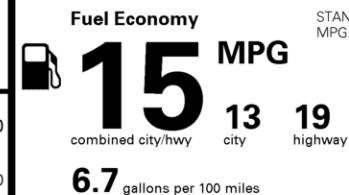

Manufacturer's Suggested
Retail Base Price: $68,600.00

Options Included by Manufacturer
SENSORY PACKAGE 2,200.00

Bose® 15-speaker 5.1 Cabin
Surround® Audio system+
Semi-aniline leather-appointed
seating w/ quilting+
Leather-wrapped, stitched horn pad++
Climate-controlled front seats++
2nd-row heated seats++
2nd-row remote tip-up seats++
Advanced Climate Control System++
Chrome mirror caps++

THEATER PACKAGE 2,150.00

Dual 8-inch 2nd-row monitors
2 wireless headphones & remote control
HDMI & A/V capable USB ports++
Rear 120-volt outlet & headphone jacks

22-INCH TIRE AND WHEEL PACKAGE 2,800.00

22-inch forged aluminum-alloy wheels++
275/50R22 H-rated all-season tires++

PROASSIST PACKAGE 2,550.00

Intelligent Cruise Control (ICC)++
Distance Control Assist (DCA)
Backup Collision Intervention (BCI)
Lane Departure Warning (LDW)
Lane Departure Prevention (LDP)
Blind Spot Warning (BSW)
Blind Spot Intervention® (BSI)

INFINITI RADIANT ILLUMINATED
KICK PLATES++ 485.00

ROOF RAIL CROSS BARS 410.00

CARGO PACKAGE 295.00
Carpeted cargo mat, cargo net
& first aid kit

WELCOME LIGHTING 455.00

ALL SEASON PACKAGE 355.00
All-season floor mats &
cargo protector

INFINITI WiFi 465.00

DESTINATION CHARGES 1,395.00

Total* $82,160.00

EPA DOT Fuel Economy and Environment

You spend
$8,000
more in fuel costs
over 5 years
compared to the
average new vehicle.

Annual fuel cost
$3,000