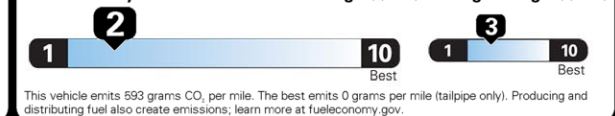

Fuel Economy & Greenhouse Gas Rating (tailpipe only) Smog Rating (tailpipe only)

fuelconomy.gov

Calculate personalized estimates and compare vehicles

GOVERNMENT 5-STAR SAFETY RATINGS

DELIVERY

Overall Vehicle Score

★★★★★
Based on the combined ratings of frontal, side and rollover.
Should ONLY be compared to other vehicles of similar size and weight.

Frontal Crash Driver Passenger ★★ ★★
Based on the risk of injury in a frontal impact.
Should ONLY be compared to other vehicles of similar size and weight.

Side Crash Front seat Rear seat ★★★★★ ★★★★★

Based on the risk of injury in a side impact.

Rollover ★★★★★

Star ratings range from 1 to 5 stars (★★★★★) with 5 being the highest.

Source: National Highway Traffic Safety Administration (NHTSA)

www.safercar.gov or 1-888-327-4236

TOTAL OWNERSHIP EXPERIENCE

Every Infiniti Vehicle includes Infiniti's:

- 4-Year/60,000 Mile Basic Limited Warranty Coverage **
- 6-Year/70,000 Mile Powertrain Limited Warranty Coverage **
- 7-Year/Unlimited Mileage Corrosion Limited Warranty Coverage **
- 24-hour Roadside Assistance **
- Complimentary Service Loan Car ***

VEHICLE COLORS:

EXT:HERMOSA BLUE
INT: GRAPHITE

FINAL ASSEMBLY POINT:
LOS ANGELES

TRANSPORT METHOD:
TRUCK

DEALER:

INFINITI OF ORLAND PARK
8751 W 159TH STREET
ORLAND PARK IL
60462

VIN: JN8AZ2NEXK9238841

EMS:50 STATE EMISSIONS

MDL:83219-238841 BW5-G

OPT: H-K01H01W01F01N10B92
L92N93L93H92C03S55

20190906224003AS71308

*Does not include dealer installed options and accessories, local taxes or license fees. This label has been applied pursuant to federal law. Do not remove prior to delivery to the ultimate purchaser.

**Not actual Monroney Label. Provided for informational purposes only. Vehicle features, pricing and other information subject to change, may vary from actual vehicle content and/or Monroney label description. While Nissan makes reasonable efforts to ensure accuracy of information, Nissan is not responsible for changes, errors or omissions. See actual vehicle and/or verify information in question with your Nissan dealer.